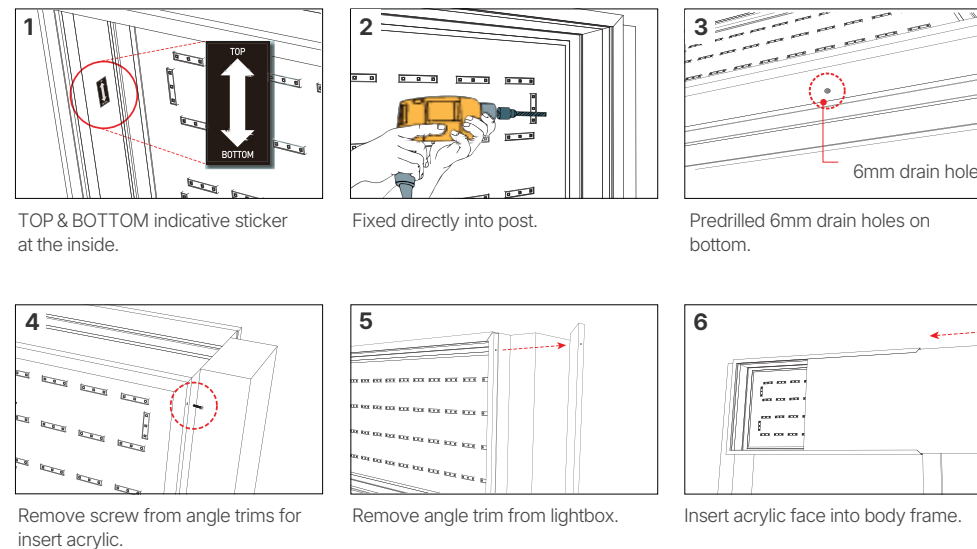

INSTALLATION GUIDE