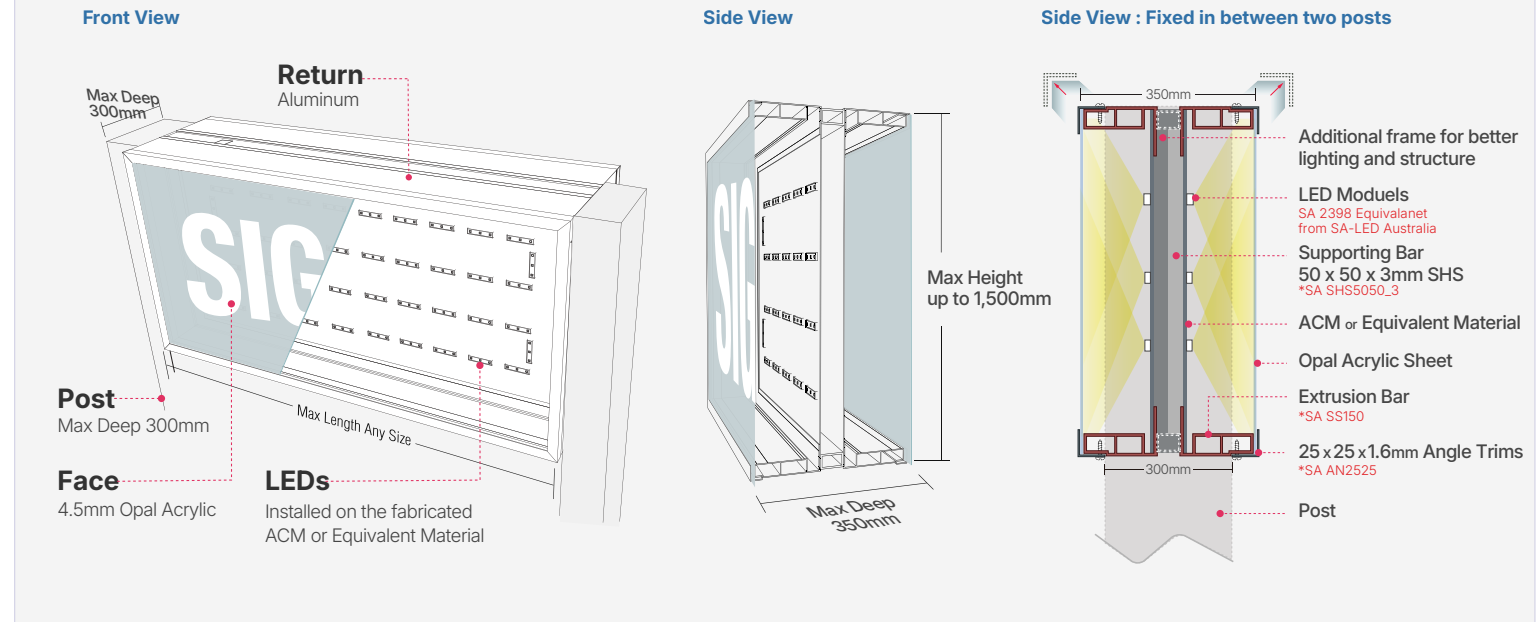

SPECIFICATIONS

Type	Double Sided	
Where to fix	Fixed in between two posts	
LED Source	LED Modules SA 2398 Equivalent from SA-LED Australia	
Power Source	Suitable Power Supply from SA-LED Australia	
Dimension	Length	Any Size
	Height	Up to 1,500mm
	Deep	350mm
		<small>*Post deep : Max 250~300mm</small>
Face	4.5mm Opal Acrylic	
Return	Aluminum Extrusion Bar - Mill (2B) Finish - White or Black - 2Pac Spray (Other colours)	
Back	ACM or Equivalent Material	
Cover Size	25 / 40 / 50mm Removable Angle Trim	

3D STRUCTURE

INSTALLATION GUIDE

PROJECTS